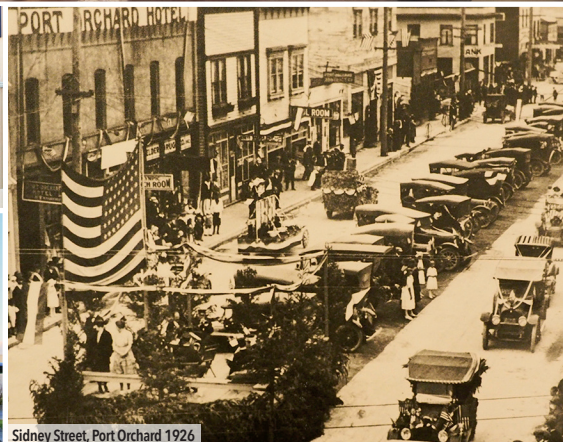

Kitsap Peninsula Museum Guide

- Aurora Valentineti Puppet Museum 1**
280 4th St., Bremerton 98337
360.479.6226 | ectandpuppets.org
- Bainbridge Island Museum of Art 2**
550 Winslow Way East, Bainbridge Is. 98110
206.842.4451 | biartmuseum.org
- Bainbridge Island Historical Museum 3**
215 Ericksen Ave NE, Bainbridge Is. 98110
206.842.2773 | bainbridgehistory.org
- Bug Museum 4**
1118 Charleston Beach Rd W, Bremerton 98312
800.870.4284 | bugmuseum.com
- Elandan Gardens & Bonsai Museum 5**
3050 State Highway 16 W, Bremerton 98312
360.373.8260 | elandangardens.com
- Harbor History Museum 6**
4121 Harborview Drive, Gig Harbor 98332
253.858.6722 | harborhistorymuseum.org
- Japanese American Exclusion Memorial 7**
4192 Eagle Harbor Drive, Bainbridge Is. 98110
206.660.6350 | bijaeama.org
- Kids Discovery Museum (KiDiMU) 8**
301 Ravine Lane, Bainbridge Is. 98110
206.855.4650 | kidimu.org
- Kitsap Historical Museum 9**
280 4th Street, Bremerton 98337
360.479.6226 | kitsapmuseum.org
- Naval Undersea Museum 10**
1 Garnett Way, Keyport 98345
360.396.4148 | navalunderseamuseum.org
- Of Sea & Shore Museum 11**
32400 Rainier Ave. NE, Port Gamble 98364
portgamble.wixsite.com/of-sea-and-shore